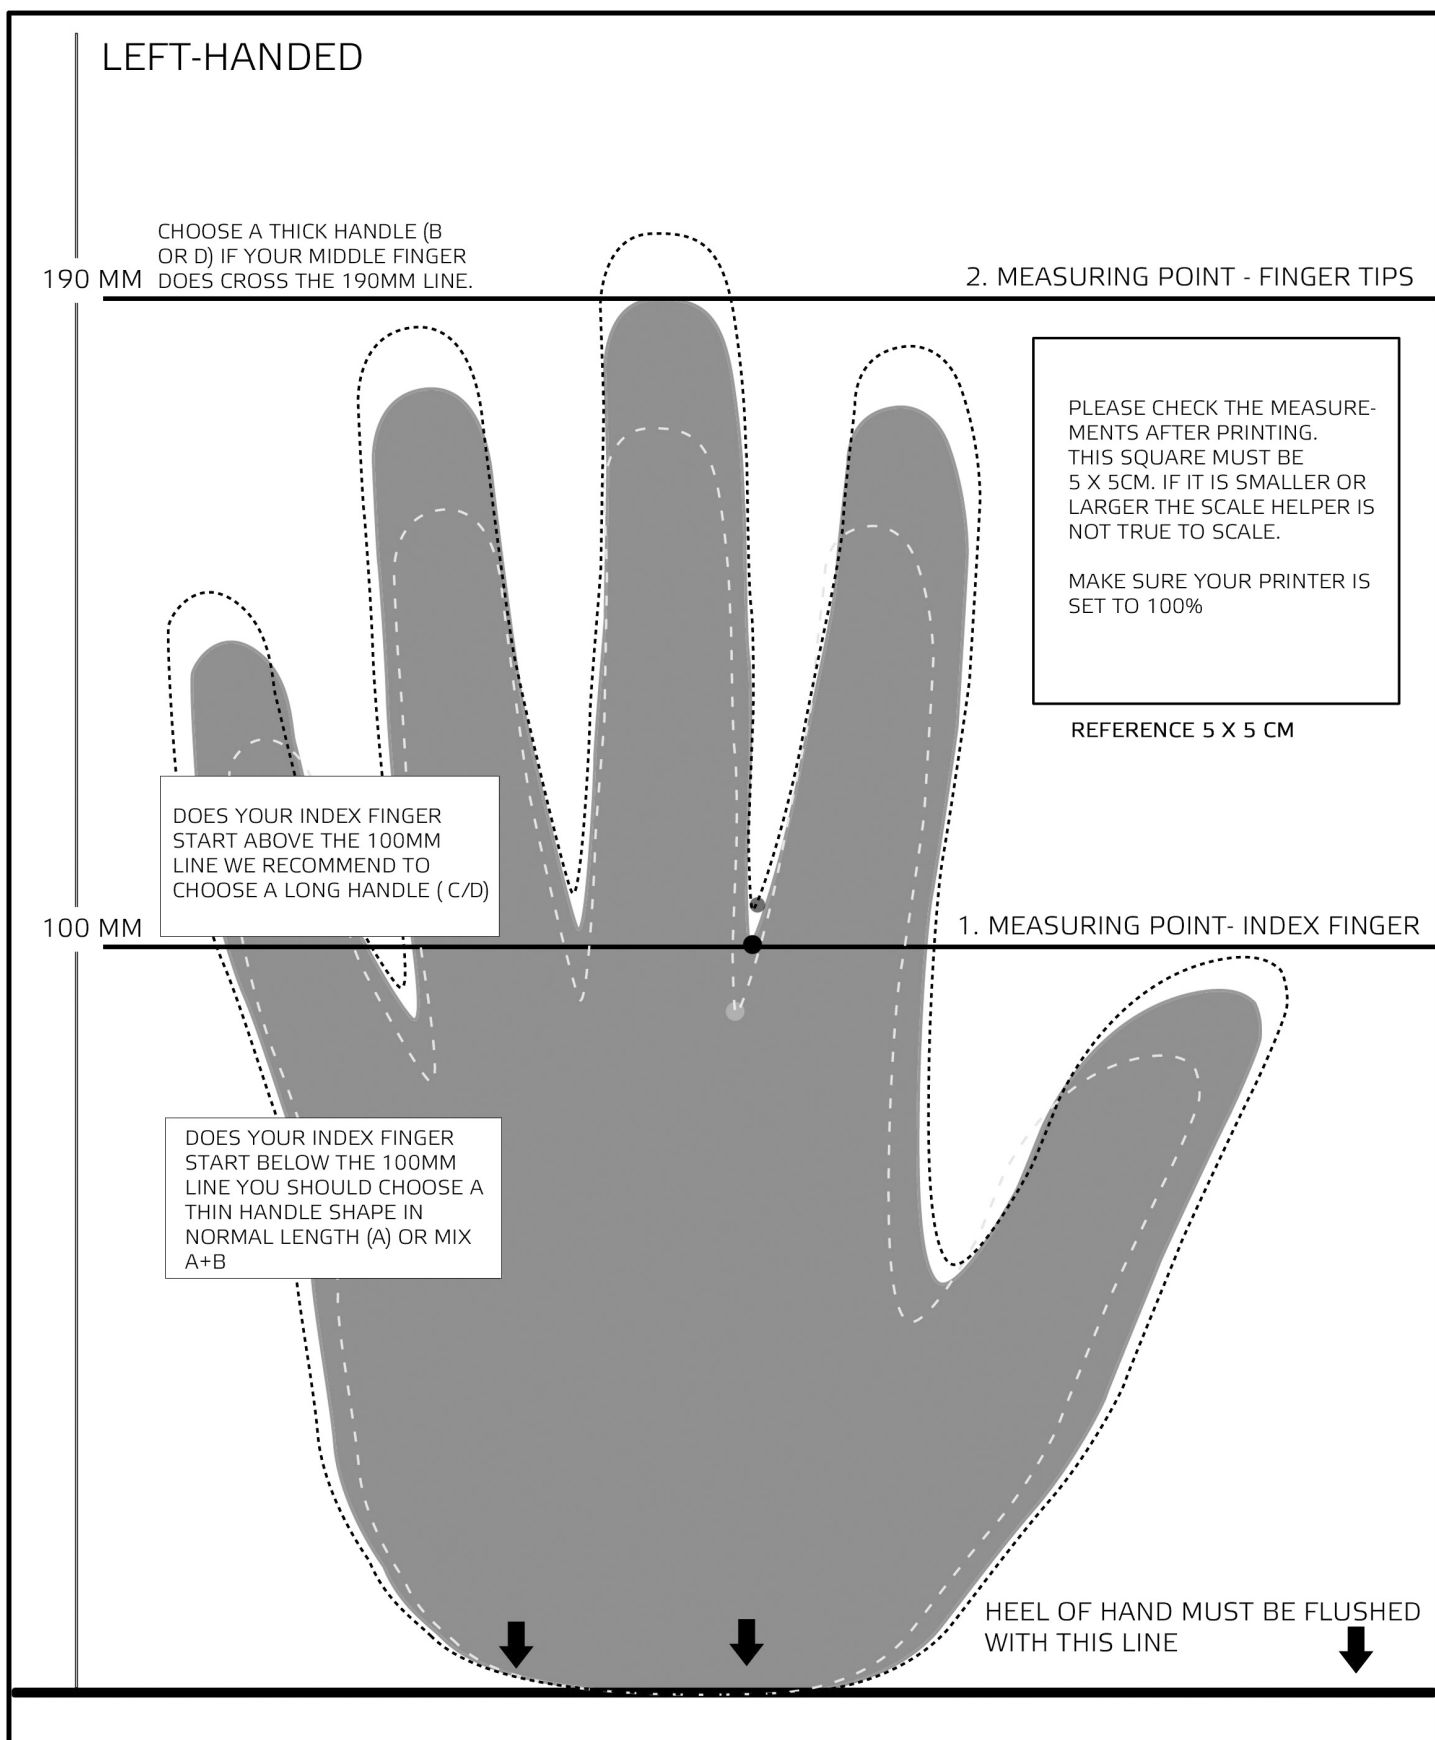

SCALE HELPER

WHICH HANDLE-LENGTH AND THICKNESS FITS YOUR HAND BEST ?

IMPORTANT: THIS SCALE HELPER HELPS YOU TO FIND THE HANDLE DESIGN THAT FITS YOUR HAND BEST. THIS IS ONLY A RECOMMENDATION AND NO GUARANTEE FOR PERFECT FIT. PLEASE TRY OUT THE DIFFERENT DESIGNS BY USING OUR TEST BOXES.